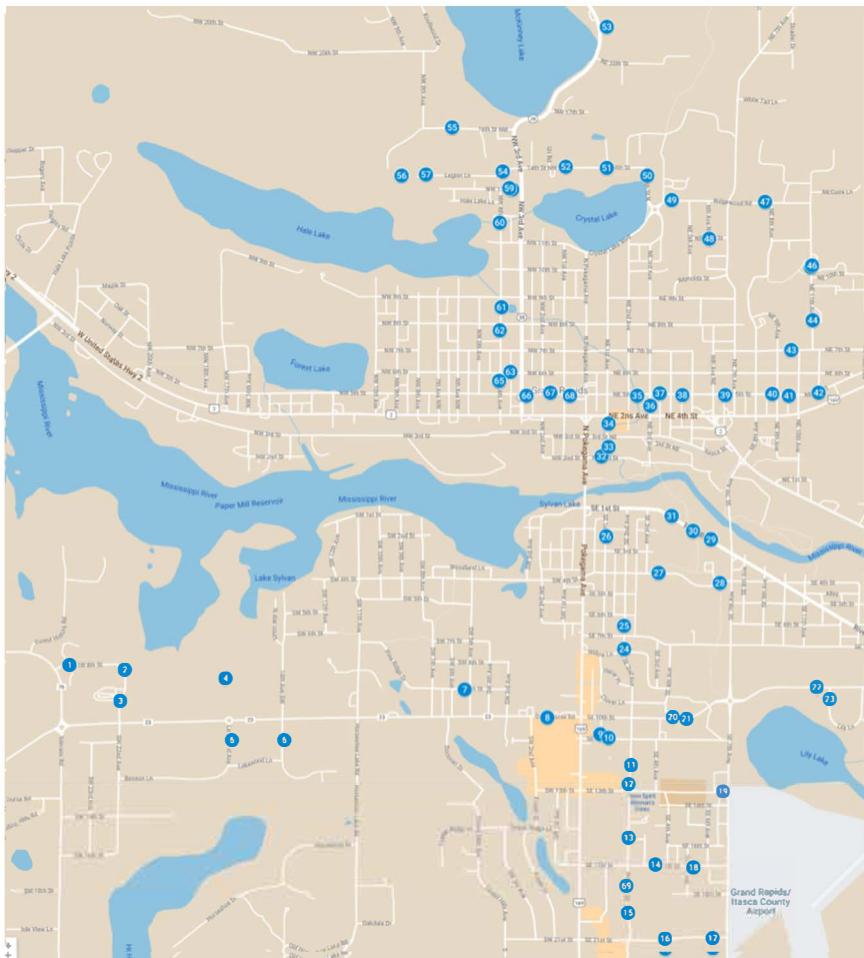

# Shuttle Stops

1. SW 22nd Ave SB
2. SW 22nd & SW 8th St
3. SW 8th St EB
4. Hospital
5. To Be Determined
6. To Be Determined
7. SW 9th St & SW 6th Ave
8. Golf Course Rd & Pokegama Ave
9. SE 1st Ave & SE 11th St
10. SE 11th St WB
11. SE 2nd Ave NB
12. SE 2nd Ave & SE 13th St
13. SE 2nd Ave & SE 16th St
14. SE 17th St & SE 4th Ave
15. SE 2nd Ave & SE 21st St
16. SE 21st St WB
17. SE 21st St EB
18. SE 17th St & SE 5th Ave

19. To Be Determined
20. SE 10th St & Grand Tr
21. SE 10th St EB
22. SE 8th St EB
23. Lily Ln & SE 8th St
24. SE 2nd Ave NB
25. SE 2nd Ave SB
26. SE 1st Ave & SE 3rd St
27. SE 4th St WB
28. SE 4th St EB
29. River Rd WB
30. River Rd EB
31. River Rd & SE 3rd Ave
32. NE 2nd St & NE 1st Ave
33. NE 1st Ave NB
34. NE 1st Ave & NE 4th St
35. NE 5th St & NE 2nd Ave
36. NE 3rd Ave NB

37. NE 5th St EB
38. NE 5th St WB
39. NE 5th St & 6th Ave NE
40. NE 5th St & Ne 9th Ave
41. NE 5th St & NE 7th Ave
42. NE 5th St EB
43. NE 7th St & NE 9th Ave
44. NE 11th Ave & NE 7th St
45. NE 11th Ave SB
46. NE 11th Ave NB
47. Ridgewood Rd & NE 8th Ave
48. NE 11th St EB
49. Ridgewood Rd WB
50. 14th St N NB
51. 14th St NW WB
52. 14th St NW EB
53. McKinney Lake Rd
54. Legion Ln & NW 3rd Ave

55. 16th St NW
56. Reif Center & GR High School
57. Legion Ln WB
58. NW 13th St EB
59. NW 13th St WB
60. NW 4th Ave & 12th St NW
61. NW 4th Ave & NW 9th St
62. NW 4th Ave & NW 8th St
63. NW 4th St WB
64. NW 4th Ave & NW 6th St
65. NW 5th St & NW 4th Ave
66. NW 5th St & NW 3rd Ave
67. NW 5th St & NW 2nd Ave
68. NW 5th St & NW 1st Ave
69. SE 2nd Ave & SE 21st St